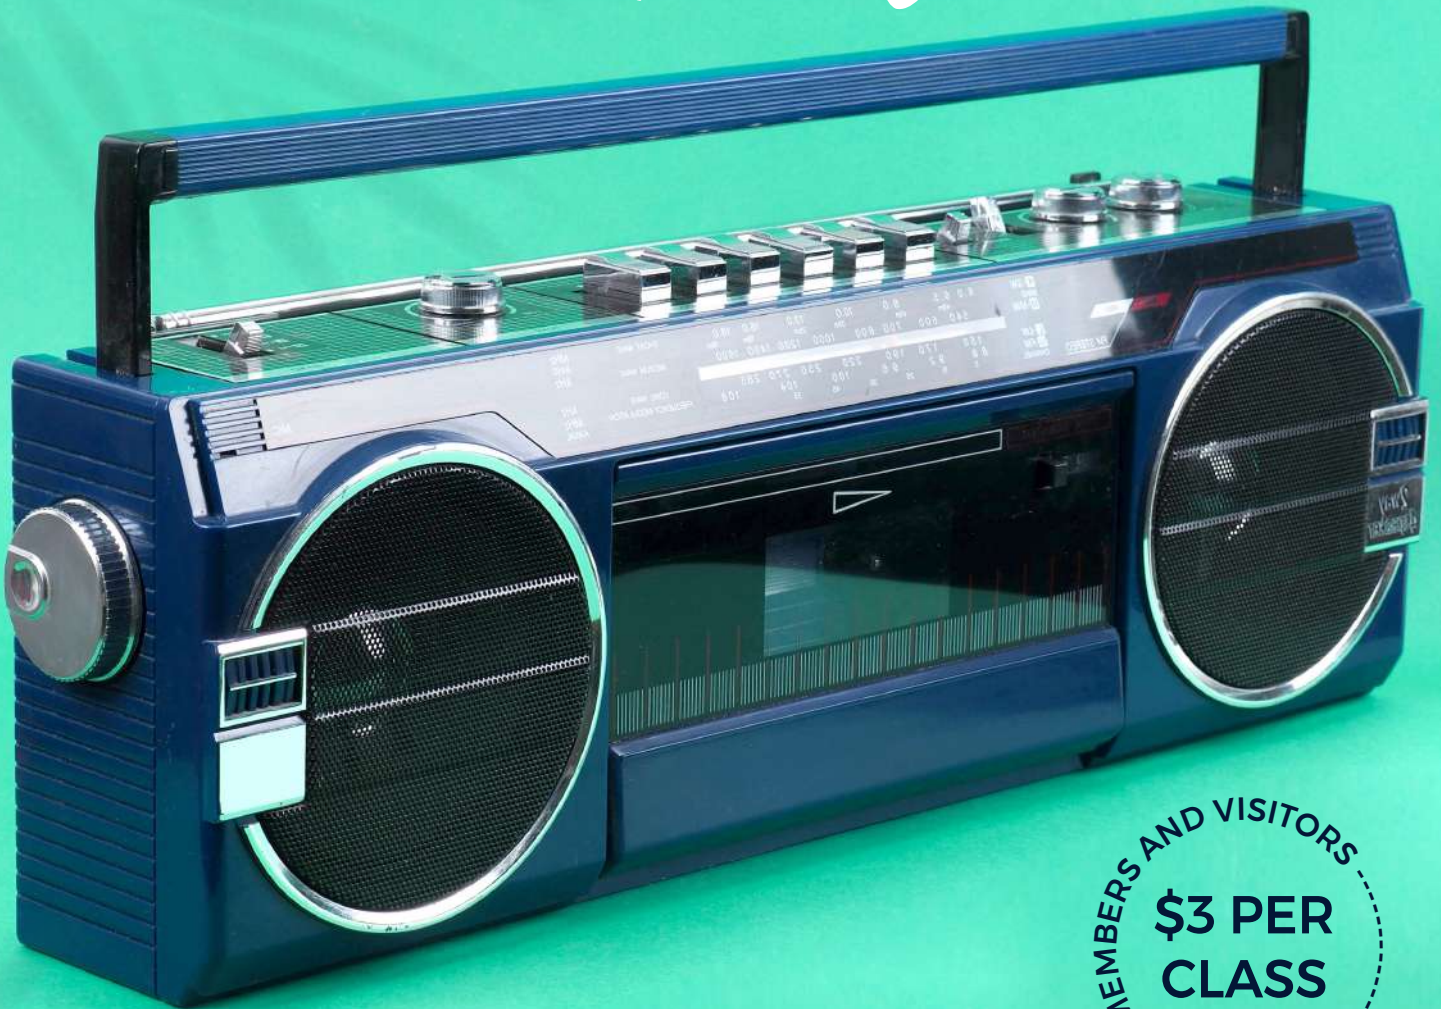

7.30PM IN THE SUNROOM | NO BOOKINGS REQUIRED

WIN cash prizes as well as some great lucky door prizes.

ZUMBA

in the sunroom

MEMBERS AND VISITORS
\$3 PER CLASS

EVERY WEDNESDAY FROM 10.15AM